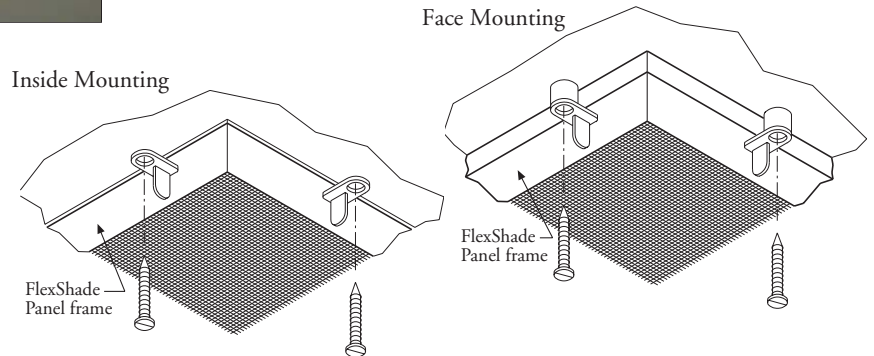

Although SUNSCREEN® is the standard fabric offered, FLEXSHADE PANELS can utilize almost any of DRAPER's mesh fabrics, permanently attached to lightweight aluminum frames. A wide range of openness factors are available, ranging from 3% to 23%. (PW4800 is not suitable for FLEXSHADE PANELS.)

Heavy Duty fixed panels utilize an extruded aluminum frame. Frames are available in dark bronze, white, or mill finish aluminum.

Panels mount easily on surface or within framing of windows with clips (See details below). Clips allow removal of FLEXSHADE PANELS for routine maintenance and cleaning.

Available in sizes up to 5' x 10'. Panels exceeding 40" in length require a center support member.

Installation of Interior FlexShade Panels

Frame cross-section Typical FlexShade Panel

Installation of Exterior FlexShade Panels