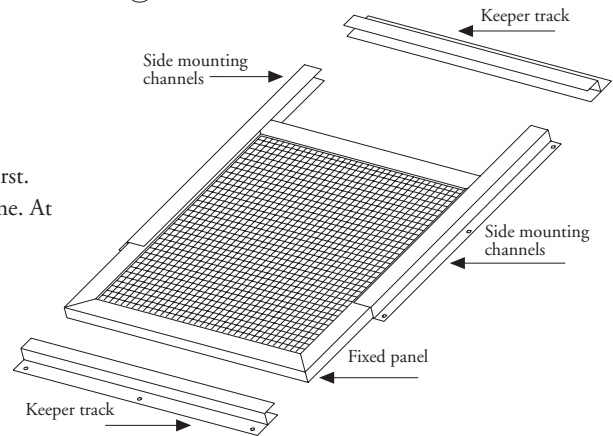

Installation of Exterior FlexShade Panels

FLEXSHADE PANELS for exterior usage are easy to install. Install mounting channels first. Then, slide fixed panel in from lower end. Install keeper track to secure panel in frame. At maintenance time, simply remove the bottom keeper, and slide out the fixed panel.

SunScreen® SW1000 by Phifer—For reducing solar heat gain in the summer and heat loss in the winter. SunScreen may be installed on the exterior or interior of glass areas. SW1000 is a woven vinyl-coated fiberglass screening with an approximate openness factor of 23%. All seven colors in stock. Not shown: SW1050 Gold.